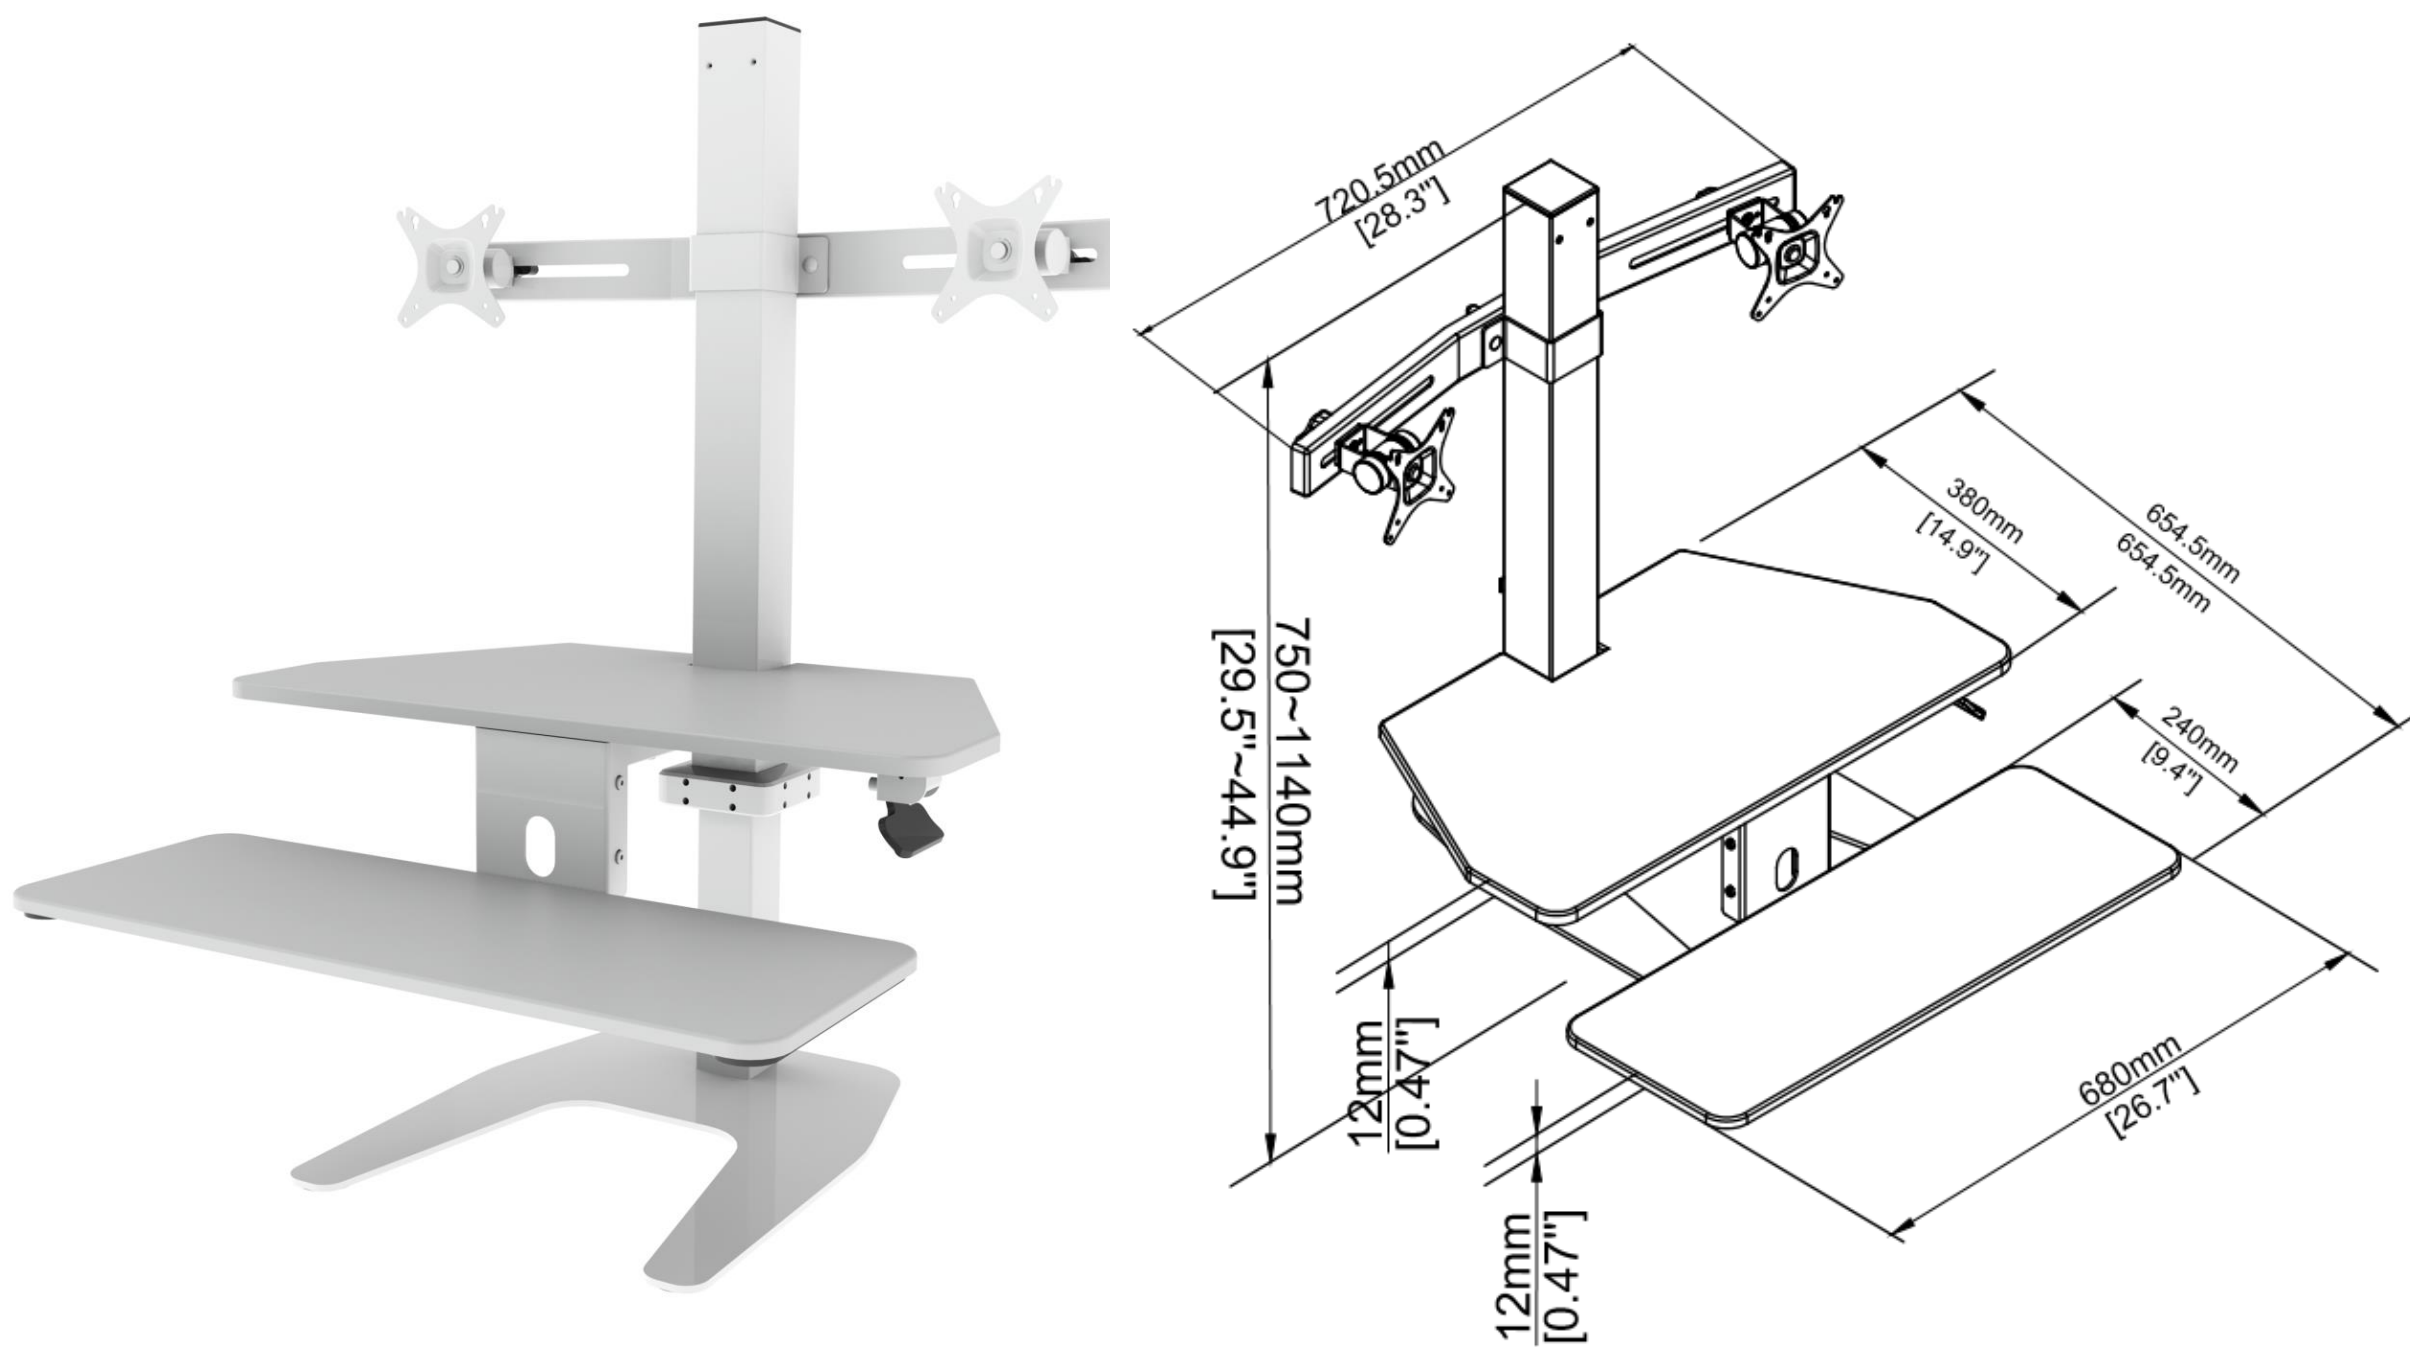

Dual Screen Sit/Stand Tabletop Unit

Product Specification

Colours	White - Black (On request)
Product code	CMS2873 (Unit) CMS2875 (Bracket)
Weight capacity (Max load/Monitor)	13kgs/5kgs each
Work surface size	W*680mmD*380mm
KB Platform size	W*680mmD*250mm
Monitor (Adjusts/tilt angle)	254mm/+15°/-15°
Height adjustment	750mm – 1140mm

Additional Information

Soft touch height adjustment

Sit/Stand option

Stable weighted base

Easily adjustable

Ergo
 01235 773373
www.ergo ltd.co.uk
sales@ergo ltd.co.uk